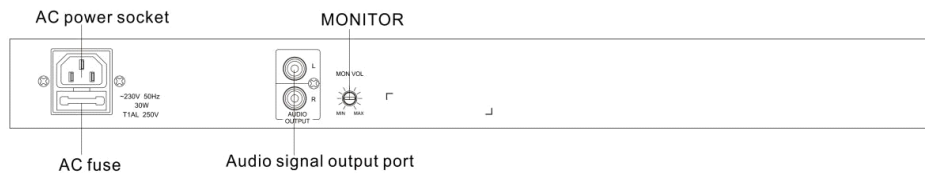

CD/MP3 Player

T-6221

Feature:

- * 1U tabletop and rack mount design with aluminum alloy panel.
- * Microcomputer control and touch-button operation.
- * Intake type CD player for longer life span and better dustproof.
- * Dynamic VFD florescent screen display.
- * High reliable CD core with ESS decode system of powerful error recovery.
- * Automatic play control and full digital service.
- * Support CD / VCD / MP3/DVD discs play.
- * 1 channel audio signals left and right channels (L / R) output.
- * Built-in high-fidelity wideband monitor speaker, sound full and clear; a monitor with adjustable volume knob.
- * Built-in MP3 player with readable USB and SD card.

Specifications:

| | |
|-------------------|------------------|
| Model | T-6221 |
| Power Supply | ~220V 50Hz |
| Power Consumption | 30W |
| Dimension | 484 x 210 x 44mm |
| Weight | 3.24Kg |