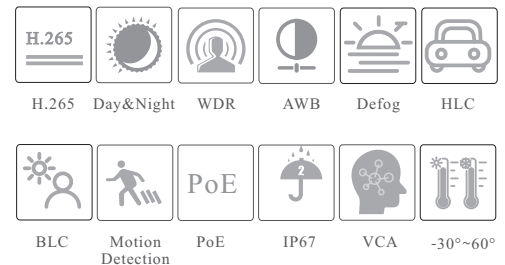

CAMERA

## 2MP IR Water-Proof Turret Network Camera

- 2MP ( 1920 × 1080 ) H.265 full real time coding
- Max. resolution: 1920 × 1080; ICR auto switch, true day / night
- 20 ~ 30m IR night view distance
- 3D DNR, digital WDR, HLC, BLC and ROI coding
- 1CH built-in MIC
- Hardware reset
- Built-in micro SD card slot, up to 128GB
- DC12V/PoE power supply
- IP67 ingress protection
- Support dual streams
- Support mobile surveillance by smart phones and tablet PCs with iOS or Android OS
- Intelligent analytics: video blur detection, line crossing detection and region intrusion detection