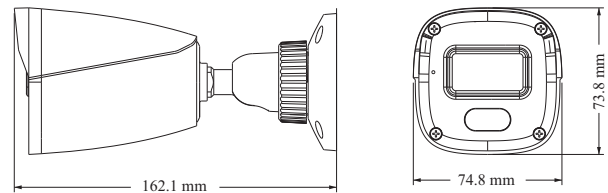

Others

Power Supply	DC12V/PoE
Power Consumption	< 5W
Operating Environment	- 20 °C ~ 55 °C (-4°F~131°F) Humidity: less than 95 % (non-condensing)
Dimensions (mm)	162.1 × 74.8 × 73.8
Weight (net)	Approx. 0.24KG
Installation	Ceiling mounting; Wall mounting
Certificate	CE, FCC
Environmental Protection	Complies with Directive EU RoHS, WEEE(2012/19/EU), directive 94/62/EC and REACH(EC1907/2006)

DIMENSIONS