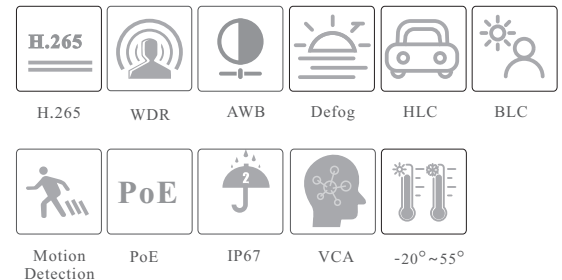

TD-9421S3L

2MP IR Water-proof Bullet Network Camera

- 2MP (1920 × 1080) H.265 coding
- Max.resolution: 1920 × 1080
- ICR auto switch, true day / night, ROI coding
- 3D DNR, digital WDR, HLC, BLC, defog
- 10~20m IR night view distance
- DC12V/PoE power supply
- P2P function optional
- IP 67 ingress protection
- Support dual streams
- Support mobile surveillance by smart phones with iOS and Android OS
- Intelligent analytics: video blur detection, line crossing detection and region intrusion detection