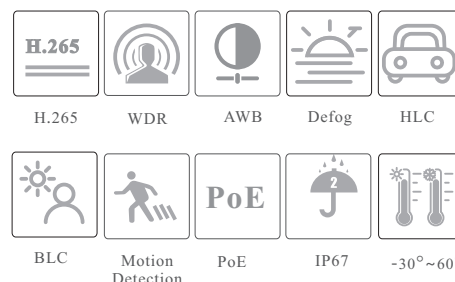

CAMERA

TD-9554S3A

5MP IR Water-proof Turret
Network Camera

- 5MP (2592 × 1944) H.265 coding
- Max.resolution: 2592 × 1944
- ICR auto switch, true day / night, ROI coding
- 3D DNR, digital WDR, HLC, BLC, defog
- 20~30m IR night view distance
- 1CH built-in MIC
- Built-in micro SD card slot, up to 128GB
- DC12V/PoE power supply
- IP 67 ingress protection
- Support three streams
- P2P function (optional)
- Support remote monitoring by smart phones & tablet PCs with iOS and Android OS
- Intelligent analytics