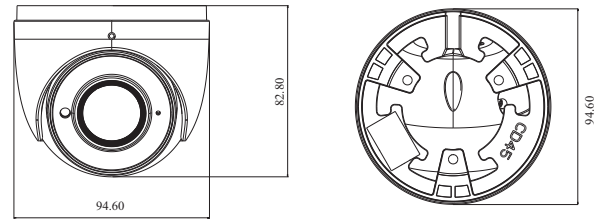

Others	
Power Supply	DC12V/PoE
Power Consumption	< 5W
Operating Environment	- 30 °C ~ 60 °C (-22°F~140°F) Humidity: less than 95 % (non-condensing)
Dimensions (mm)	Ø94.6 × 82.8
Weight (net)	Approx. 0.45KG
Installation	Ceiling mounting; Wall mounting
Certificate	CE, FCC
Environmental Protection	Directive EU RoHS, WEEE(2012/19/EU), directive 94/62/EC and REACH(EC1907/2006)

DIMENSIONS