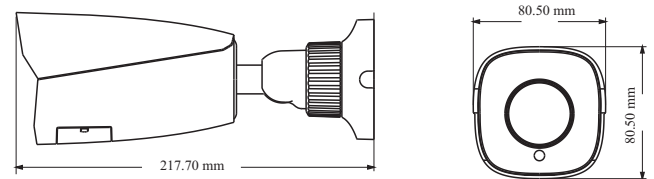

Perimeter Detection	Line crossing detection (human/vehicle classification); Region intrusion/ entrance/exiting detection (human/vehicle classification)
Sound&Light Warning	Yes
Others	
Power Supply	DC12V/PoE
Power Consumption	< 11W
Operating Environment	- 30 °C ~ 60 °C (-22°F~140°F) Humidity: less than 95 % (non-condensing)
Dimensions (mm)	217.7 × 80.5 × 80.5
Weight (net)	Approx. 0.65KG
Installation	Ceiling mounting; Wall mounting
Certificate	CE, FCC
Environmental Protection	Complies with Directive EU RoHS, WEEE(2012/19/EU), directive 94/62/EC and REACH(EC1907/2006)

DIMENSIONS