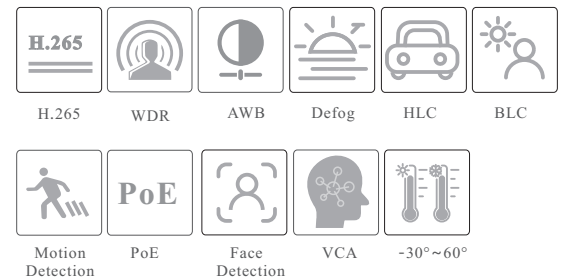

CAMERA

TD-9322A3-FC

2MP HD Face Capture Box Network Camera

- Starlight
- 1080P (1920 × 1080) @30fps
- Support SMART H.265/H.264 coding
- 3D DNR, true WDR, HLC, BLC and ROI coding
- Built-in micro SD card slot, up to 256GB
- 1CH audio input; 1CH audio output; 1CH built-in MIC
- 2CH alarm input; 2CH alarm output
- RS 485 × 1
- AC24V/DC12V/PoE power supply
- P2P function optional
- Support three streams
- Support mobile surveillance by smart phones or tablet PCs with iOS and Android OS
- Intelligent analytics: exception detection(scene change, video blur and video color cast detection), face detection and face capture