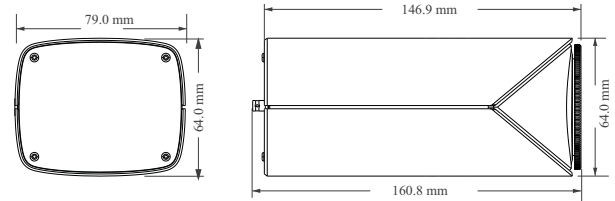

Intelligent Light Compensation	No(the external supplementary light source is needed)
Others	
Power Supply	AC24V/DC12V/PoE
Power Consumption	< 6.5W
Operating Environment	- 30 °C ~ 60 °C (-22°F~140°F) Humidity: less than 95 % (non-condensing)
Dimensions (mm)	160.8 × 79 × 64
Weight (net)	Approx. 0.519KG
Installation	Wall mounting; ceiling mounting
Certificate	CE, FCC
Environmental Protection	Complies with Directive EU RoHS, WEEE(2012/19/EU), directive 94/62/EC and REACH(EC1907/2006)

DIMENSIONS