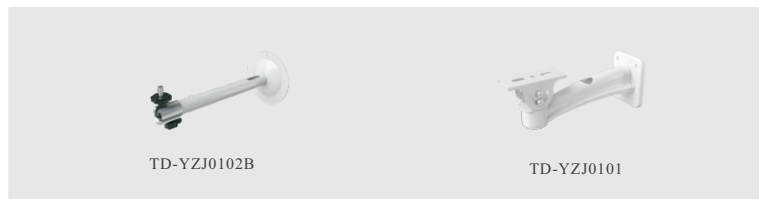

AVAILABLE ACCESSORIES

AVAILABLE MODEL

Available Model	TD-9322A3-FC