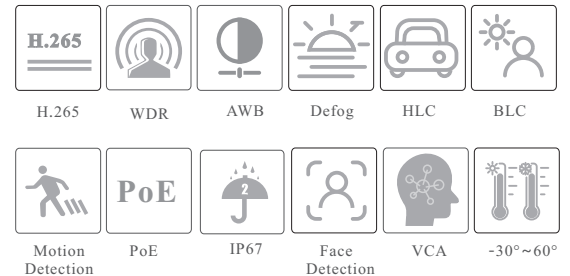

CAMERA

# TD-9423A3-FC

2MP HD Face Capture Bullet Network Camera

- Starlight, area light
- 1080P ( 1920 × 1080 ) @30fps
- Support SMART H.265/H.264 coding
- 10m white light view distance; motorized zoom lens
- 3D DNR, true WDR, HLC, BLC and ROI coding
- Built-in micro SD card slot, up to 256GB
- 1CH audio input; 1CH audio output
- DC12V/PoE power supply
- IP 67
- P2P function optional
- Support three streams
- Support mobile surveillance by smart phones or tablet PCs with iOS and Android OS
- Intelligent analytics: exception detection(scene change, video blur and video color cast detection), face detection and face capture

Panorama Capturing	Support panorama capturing and self-defined information overlay, like device ID, time, etc.
Intelligent Light Compensation	Built-in high efficient white light LEDs, time switch available
<b>Others</b>	
Power Supply	DC12V/PoE
Power Consumption	< 10W
Operating Environment	- 30 °C ~ 60 °C (-22°F ~ 140°F) Humidity: less than 95 % (non-condensing)
Dimensions ( mm )	279.5 × 100.3 × 88.9
Weight ( net )	Approx. 0.945KG
Installation	Wall mounting; ceiling mounting
Certificate	CE, FCC
Environmental Protection	Complies with Directive EU RoHS, WEEE(2012/19/EU), directive 94/62/EC and REACH(EC1907/2006)