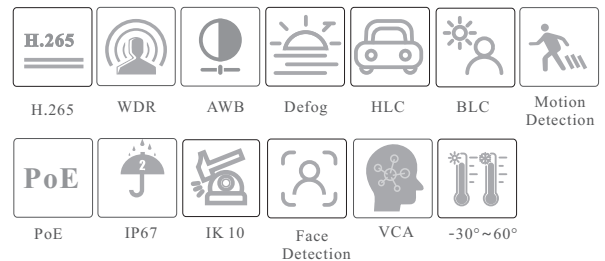

CAMERA

# TD-9523A3-FC

2MP HD Face Capture Dome  
Network Camera

- Starlight
- 1080P ( 1920 × 1080 ) @30fps
- Support SMART H.265/H.264 coding
- Motorized zoom lens
- 3D DNR, true WDR, HLC, BLC and ROI coding
- Built-in micro SD card slot, up to 128GB
- 1CH audio input; 1CH audio output; 1CH built-in MIC
- DC12V/PoE power supply
- IP67& IK10
- P2P function optional
- Support three streams
- Support mobile surveillance by smart phones or tablet PCs with iOS and Android OS
- Intelligent analytics: exception detection(scene change, video blur and video color cast detection), face detection and face capture