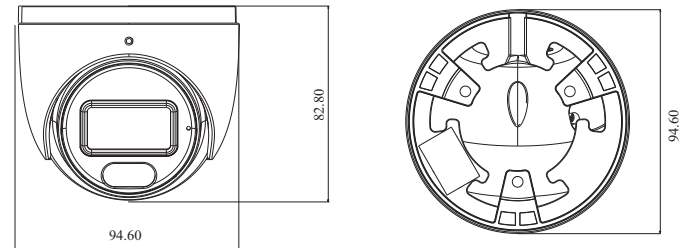

Others	
Power Supply	DC12V/PoE
Power Consumption	< 4W
Storage Conditions	- 30 °C ~ 65°C (-22°F~149°F), Humidity: less than 95 % (non-condensing)
Operating Conditions	- 30 °C ~ 60 °C (-22°F~140°F), Humidity: less than 95 % (non-condensing)
Dimensions (mm)	Φ 94.6 × 82.8
Weight (net)	Approx. 0.45KG
Installation	Ceiling mounting; wall mounting
Certificate	CE, FCC
Environmental Protection	Complies with Directive EU RoHS, WEEE(2012/19/EU) , directive 94/62/EC and REACH(EC1907/2006)

DIMENSIONS