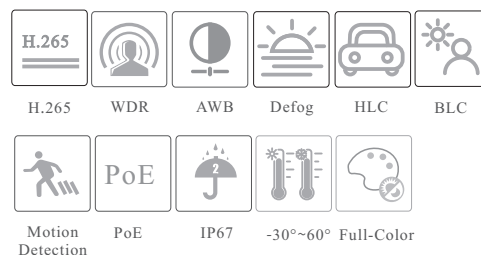

## 2MP Full-Color Turret Network Camera

- 2MP ( 1920 × 1080 ) H.265 full real time coding
- 24/7 full color imaging
- 20 ~ 30m white light view distance
- 3D DNR, Digital WDR, HLC, BLC and Defog
- ROI coding
- Built-in micro SD card slot, up to 128GB
- PoE power supply optional
- IP67 ingress protection;
- Support dual streams
- Support mobile surveillance by smart phones with iOS and Android OS
- Intelligent Analytics: video blur detection, line crossing detection, intrusion detection