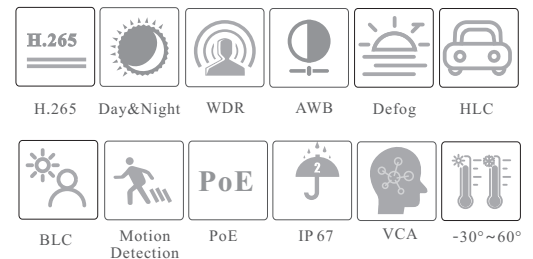

CAMERA

TD-9482S3

8MP IR Water-proof Bullet Network Camera

- 8MP (3840 × 2160) H.265 coding
- Max.resolution: 3840 × 2160
- ICR auto switch, true day / night, ROI coding
- 3D DNR, WDR, HLC, BLC, defog
- 30~50m IR night view distance
- DC12V/PoE power supply
- P2P function optional
- IP 67 ingress protection
- Support three streams
- Support mobile surveillance by smart phones with iOS or Android OS
- Intelligent analytics