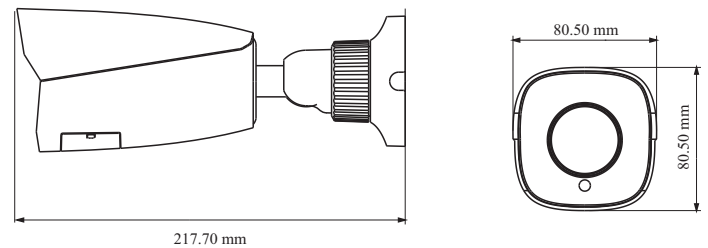

Others

Power Supply	DC12V/PoE
Power Consumption	< 9.5W
Operating Environment	- 30 °C ~ 60 °C (-22°F~140°F) Humidity: less than 95 % (non-condensing)
Dimensions (mm)	217.7 × 80.5 × 80.5
Weight (net)	Approx. 0.66KG
Installation	Ceiling mounting; Wall mounting
Certificate	CE, FCC
Environmental Protection	Complies with Directive EU RoHS, WEEE(2012/19/EU), directive 94/62/EC and REACH(EC1907/2006)

DIMENSIONS