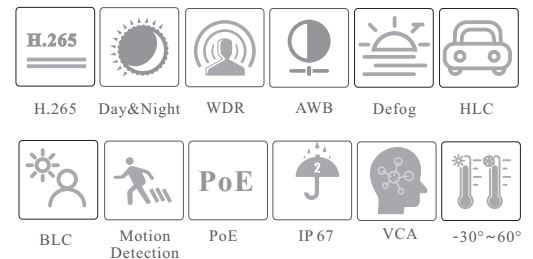

CAMERA

TD-9483S3

8MP IR Water-proof Bullet Network Camera

- 8MP (3840 × 2160) H.265 coding
- Max.resolution: 3840 × 2160
- ICR auto switch, true day / night, ROI coding
- 3D DNR, WDR, HLC, BLC, defog
- 50~70m IR night view distance
- DC12V/PoE power supply
- P2P function optional
- IP 67 ingress protection
- Support three streams
- Support mobile surveillance by smart phones with iOS or Android OS
- Intelligent analytics