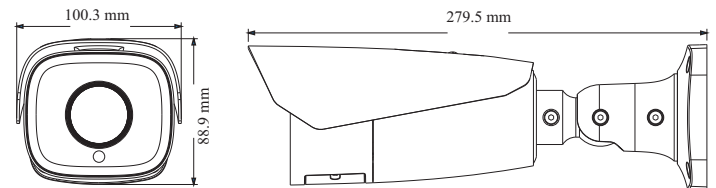

Others

Power Supply	DC12V/PoE
Power Consumption	< 9.5W
Operating Environment	- 30 °C ~ 60 °C (-22°F~140°F) Humidity: less than 95 % (non-condensing)
Dimensions (mm)	279.5 × 100.3 × 88.9
Weight (net)	Approx. 1.032KG
Installation	Ceiling mounting; Wall mounting
Certificate	CE, FCC
Environmental Protection	Complies with Directive EU RoHS, WEEE(2012/19/EU) , directive 94/62/EC and REACH(EC1907/2006)

DIMENSIONS