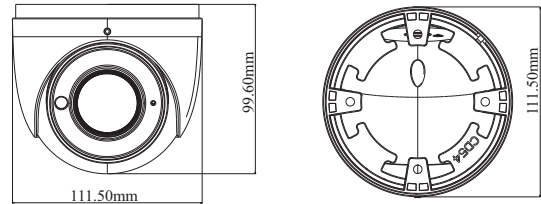

Others	
Power Supply	DC12V/PoE
Power Consumption	< 9W
Operating Environment	- 30 °C ~ 60 °C (-22°F~140°F) Humidity: less than 95 % (non-condensing)
Dimensions (mm)	Ø 111.5 × 99.6
Weight (net)	Approx. 0.65KG
Installation	Ceiling mounting (Wall mounting available with the junction box and bracket)
Certificate	CE, FCC
Environmental Protection	Complies with Directive EU RoHS, WEEE(2012/19/EU), directive 94/62/EC and REACH(EC1907/2006)

DIMENSIONS