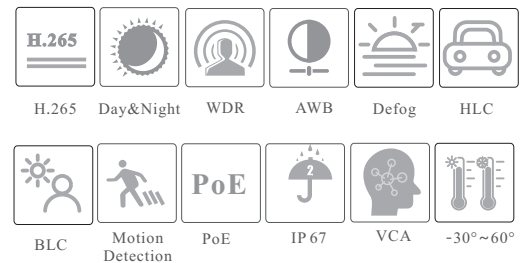

CAMERA

TD-9585S3

8MP IR Water-proof Turret
Network Camera

- 8MP (3840 × 2160) H.265 coding
- Max.resolution: 3840 × 2160
- ICR auto switch, true day / night, ROI coding
- 3D DNR, WDR, HLC, BLC, defog
- 30~50m IR night view distance
- DC12V/PoE power supply
- P2P function optional
- IP 67 ingress protection
- Support three streams
- Support mobile surveillance by smart phones with iOS or Android OS
- Intelligent analytics