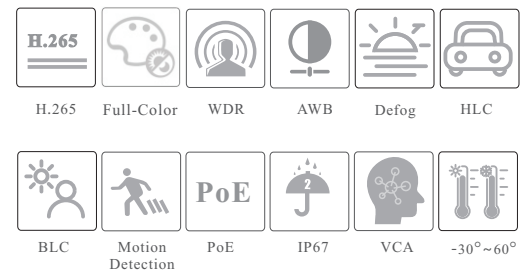

TD-9452C1

5MP Full-Color Bullet Network Camera

- 5MP (2592 × 1944) H.265 full real time coding
- Max. resolution: 2592 × 1944
- 24/7 full color imaging
- 20 ~ 30m white light view distance
- 3D DNR, true WDR, HLC, BLC, Defog, and ROI coding
- 1CH audio input
- Built-in micro SD card slot, up to 256GB
- DC12V/PoE power supply
- IP 67 ingress protection
- Support three streams
- Support remote monitoring by smart phones & tablet PCs with iOS and Android OS
- Intelligent analytics