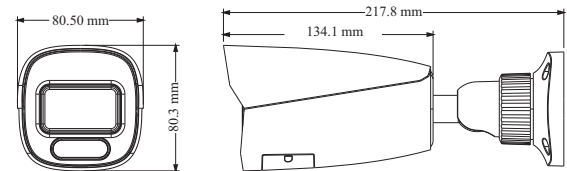

Network Protocol	UDP, IPv4, IPv6, DHCP, NTP, RTSP, RTP, RTCP, PPPoE, DDNS, SMTP, FTP, SNMP, HTTP, 802.1x, UPnP, HTTPs, HTTP POST, RTMP, QoS
Interface Protocol	ONVIF
Storage	Network remote storage; micro SD card storage
Smart Alarm	Motion detection, SD card error, SD card full
General Function	Watermark, IP address filtering, video mask, heartbeat, illegal login lock, corridor pattern
PoE	Yes, IEEE802.3af
White Light Range	20~30 m
Ingress Protection	IP67
Others	
Power Supply	DC12V/PoE
Power Consumption	< 7W
Storage Conditions	- 30 °C ~ 65 °C (-22°F~149°F), Humidity: less than 95 % (non-condensing)
Operating Conditions	- 30 °C ~ 60 °C (-22°F~140°F), Humidity: less than 95 % (non-condensing)
Dimensions (mm)	217.8 × 80.5 × 80.3
Weight (net)	Approx. 0.68KG
Installation	Ceiling mounting; Wall mounting
Certificate	CE, FCC
Environmental Protection	Complies with Directive EU RoHS, WEEE(2012/19/EU), directive 94/62/EC and REACH(EC1907/2006)

DIMENSIONS