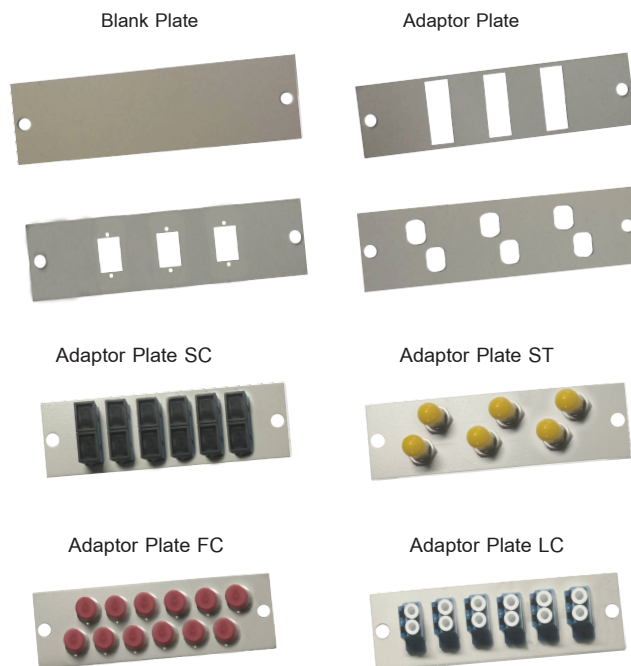

FIBER OPTIC ACCESSORIES

SIMPLEX/DUPLEX ADAPTOR PLATE SM/MM

FEATURES

- Snap Plate Sheet made of Aluminum thickness 2.0 mm
Black Anodized, in lightweight but durable.
- Lock system in Snap On, easier in using without screwing
- Number of port, in 2 options 6, 12 ports
- Applicable with many connector ST, SC, FC, and LC
- Designed for convenient use with FDU, Rack Mount Drawer and Wall Mount Enclosure.
- With Blank Adapter Snap Plate, in both 6 and 12 ports, made of Aluminum to cover Adapter Snap Plate not in use.
- Polycarbonate (UL 94V-0) housing
- Alignment sleeve made by Ceramic for Single-mode & Phosphor Bronze for Multi-mode
- Meet standard TIA/EIA-568-C.3, ISO/IEC 11801

DESCRIPTION

FOCOMM adapter snap plates designed for convenient use with Fiber Optic Distribution Unit (FDU), rack mount drawer and wall mount enclosures. Provide nylon rivete (snap on) access easy to install and update. FOCOMM adapter snap plate wide variety of single mode and multimode plate options: ST, SC, FC, LC.

ORDER INFORMATION

PRODUCT	PART NUMBER
SC Adapter	Adaptor Plate 3xSC Duplex, SM F-AP-3SC9-DX
	Adaptor Plate 6xSC Duplex, SM F-AP-6SC9-DX
	Adaptor Plate 3xSC Duplex, MM F-AP-3SC5-DX
	Adaptor Plate 6xSC Duplex, MM F-AP-6SC5-DX
ST Adapter	Adaptor Plate 6xST Simplex, SM F-AP-6ST9-SX
	Adaptor Plate 12xST Simplex, SM F-AP-12ST9-SX
	Adaptor Plate 6xST Simplex, MM F-AP-6ST5-SX
	Adaptor Plate 12xST Simplex, MM F-AP-12ST5-SX
FC Adapter	Adaptor Plate 6xFC Simple, SM F-AP-6FC9-SX
	Adaptor Plate 12xFC Simplex, SM F-AP-12FC9-SX
	Adaptor Plate 6xFC Simplex, MM F-AP-6FC5-SX
	Adaptor Plate 12xFC Simplex, MM F-AP-12FC5-SX
LC Adapter	Adaptor Plate 3xLC Duplex SM F-AP-3LC9-DX
	Adaptor Plate 6xLC Duplex SM F-AP-6LC9-DX
	Adaptor Plate 3xLC Duplex MM F-AP-3LC5-DX
	Adaptor Plate 6xLC Duplex MM F-AP-6LC5-DX